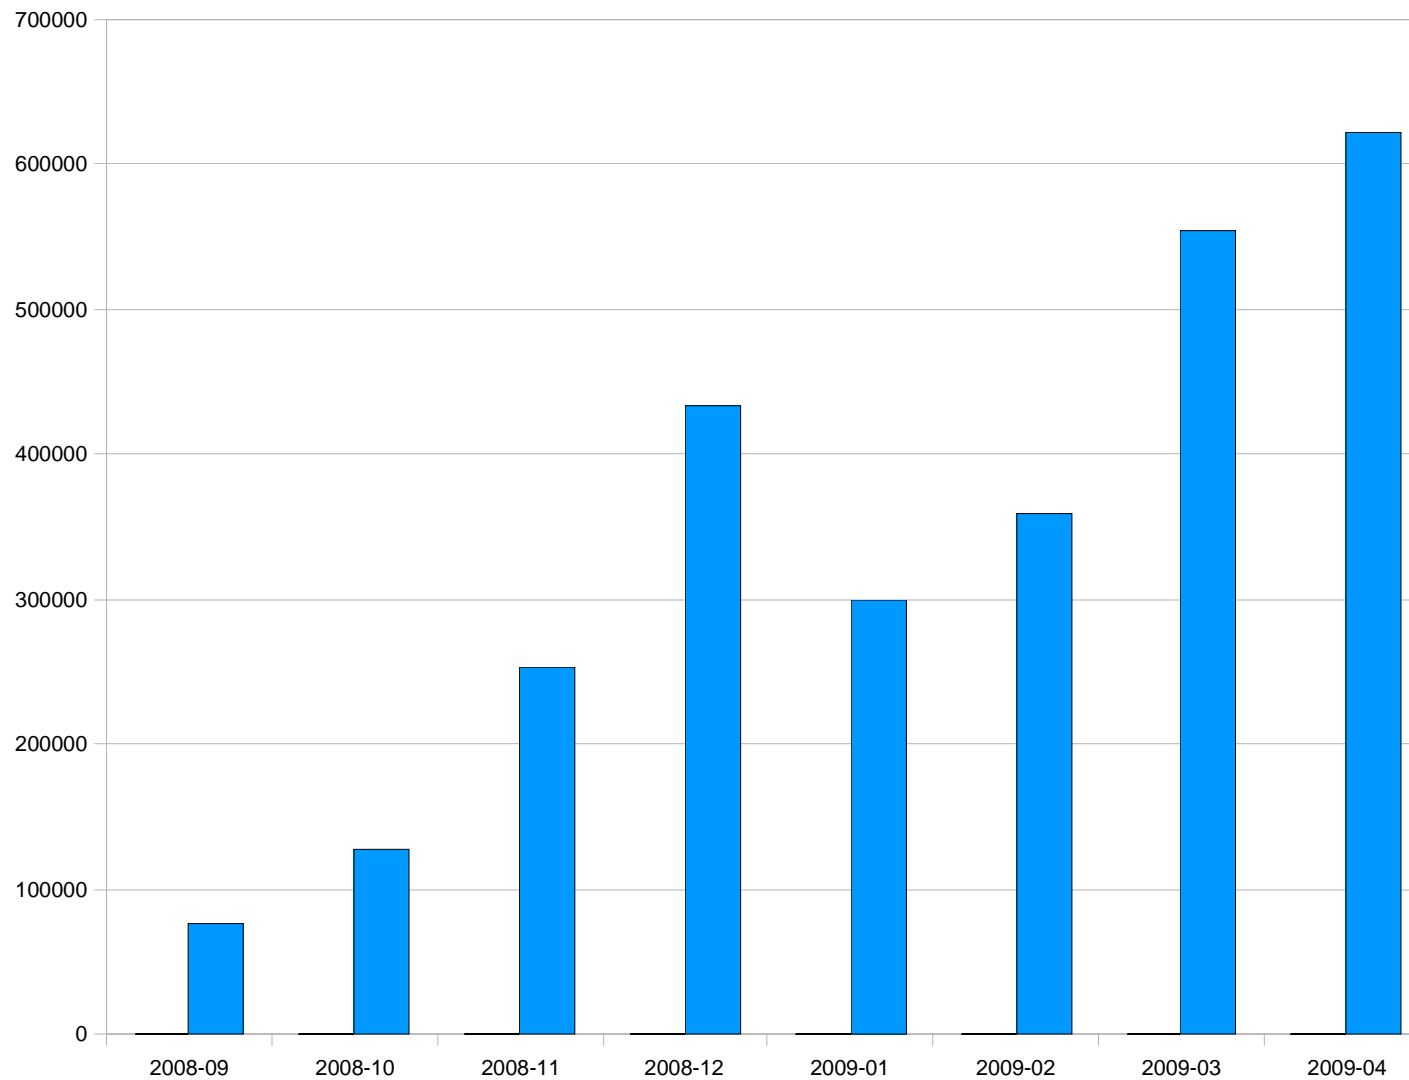

Waymedia srl
Start-up dell'Anno 2009

Emanuele Nanetti

Padova 8 maggio 2009

Oltre **4 miliardi**
di **telefoni cellulari** nel mondo

LIFE

Bluetooth[®]

80%

Unique contacted phones

Quick Facts

- ✓ Started January 2006
- ✓ Bluetooth Marketing **technology provider**
- ✓ 120 customers in **58 Countries Worldwide**
- ✓ Key partnerships in countries like UK, Germany, MEA
- ✓ **1.000+** installed devices
- ✓ **10+ Million** detected mobile phones