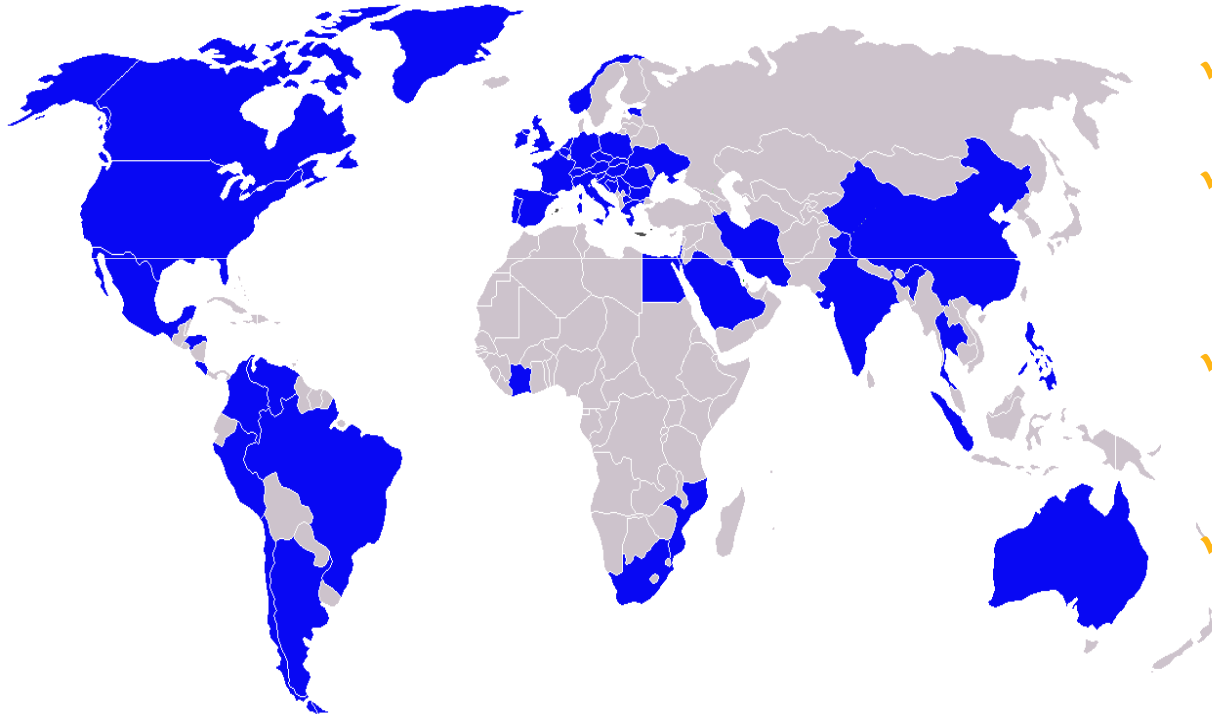

Waymedia srl
Start-up dell'Anno 2009

Emanuele Nanetti

Padova 8 maggio 2009

Oltre **4 miliardi**
di **telefoni cellulari** nel mondo

LIFE

Bluetooth[®]

80%

Unique contacted phones

Quick Facts

- ✓ Started January 2006
- ✓ Bluetooth Marketing **technology provider**
- ✓ 120 customers in **58 Countries Worldwide**
- ✓ Key partnerships in countries like UK, Germany, MEA
- ✓ **1.000+** installed devices
- ✓ **10+ Million** detected mobile phones